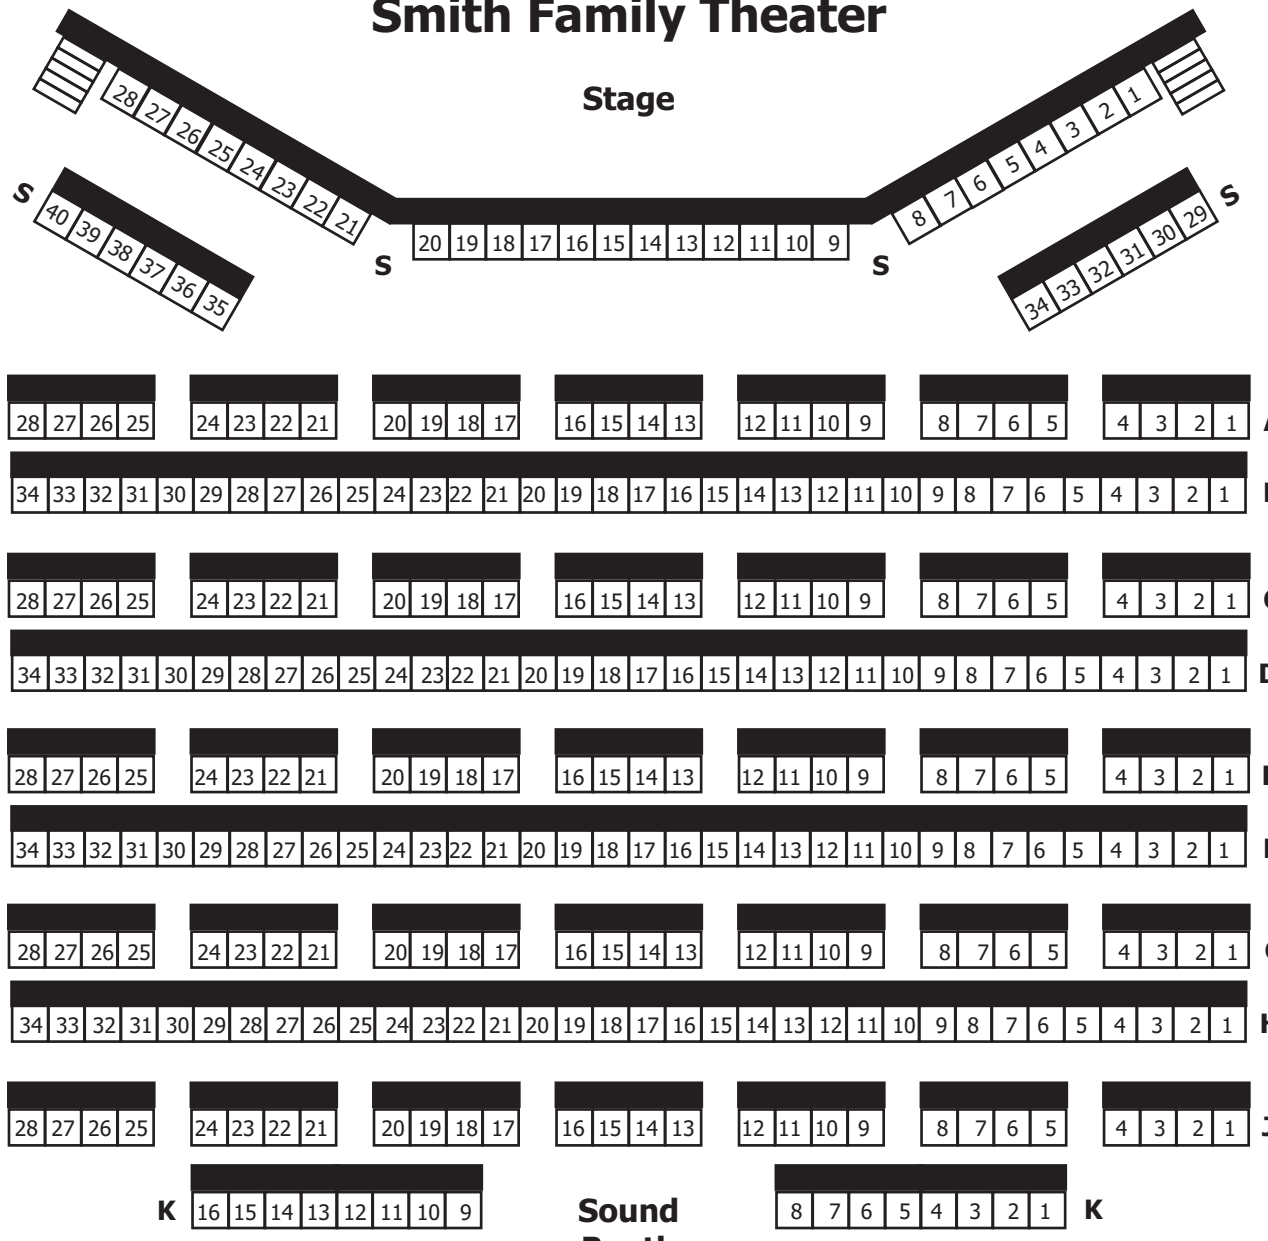

Smith Family Theater

Stage

Drink 2

Drink 1

RAMP

Drink 4

Drink 3

Left

Center

Right